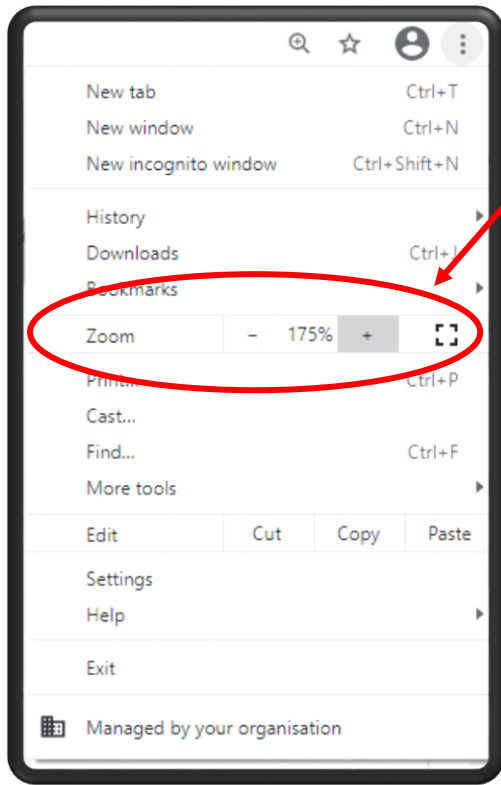

Guide to zoom in and out within Chrome Browser

Link for Our Place – <https://tinyurl.com/ourplaceineastriding>

Step 1 –

Open the Chrome Browser.

Step 2 –

Click on to the 3 dots at the top right hand side of the page.

A drop down box will appear.

Step 3 -

You will see on the dropdown box, if you scroll down you will see the Zoom section.

Step 4 -

Click on the minus button (-) if you would like to Zoom out.

Step 4 -

Click on the plus button (+) if you would like to zoom in.