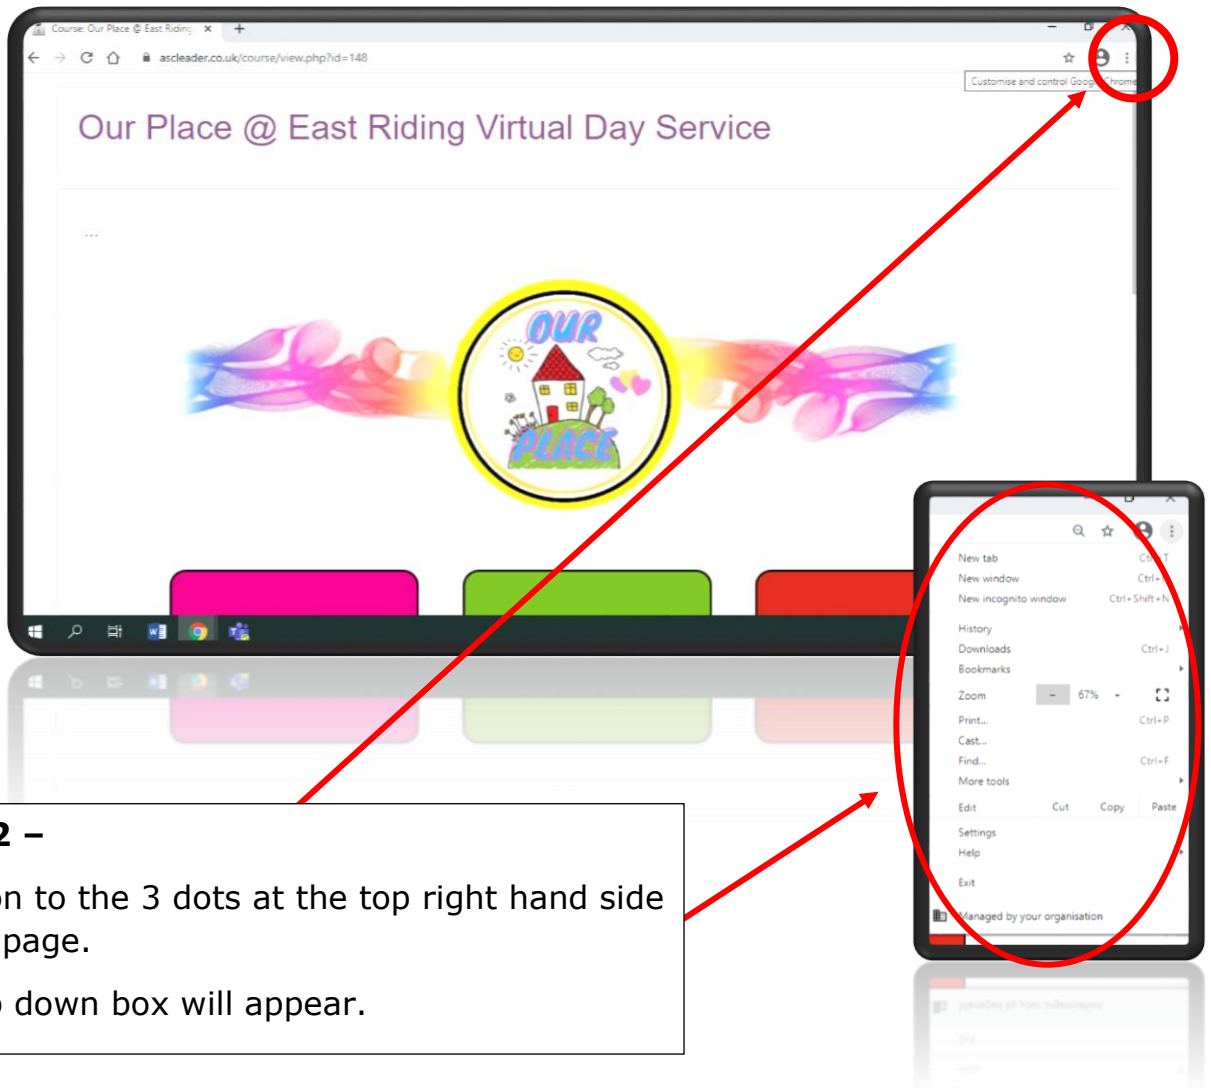

Guide to zoom in and out within Chrome Browser

Link for Our Place – <https://tinyurl.com/ourplaceineastriding>

Step 1 –

Open the Chrome Browser.

Step 2 –

Click on to the 3 dots at the top right hand side of the page.

A drop down box will appear.

Step 3 -

You will see on the dropdown box, if you scroll down you will see the Zoom section.

Step 4 -

Click on the minus button (-) if you would like to Zoom out.

Step 4 -

Click on the plus button (+) if you would like to zoom in.

Step 5 -

Adjust the setting to what is best for you.

To return back to the page just click on the 3 dots at the top on the right hand side.