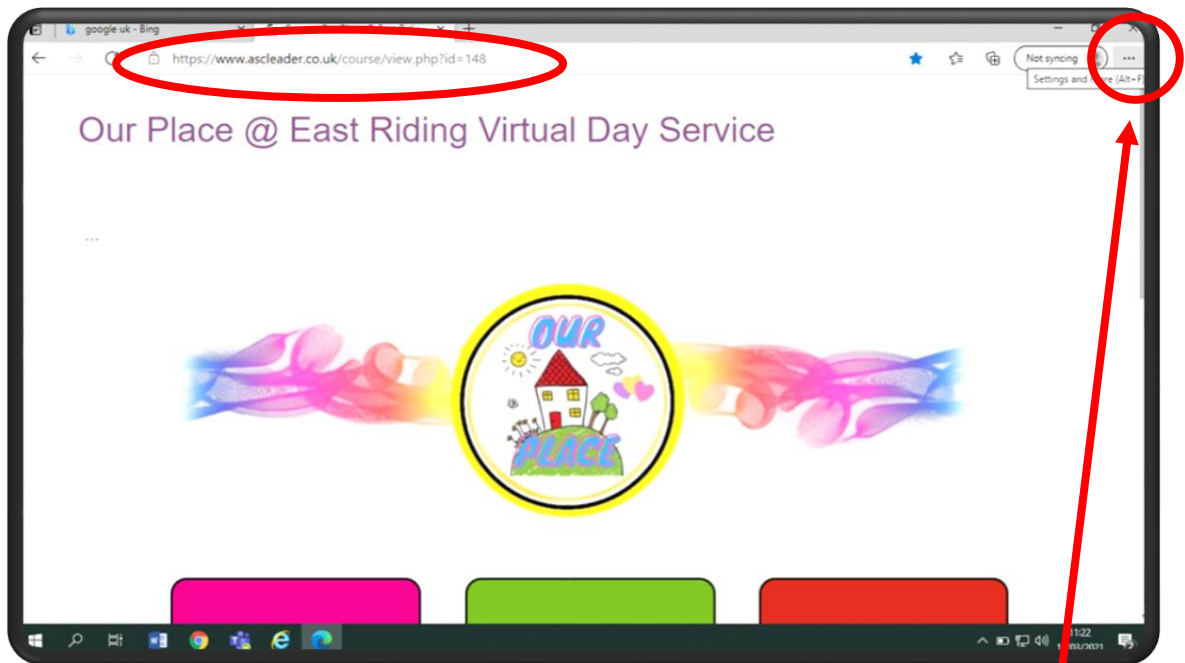

Guide to zoom in and out within Microsoft Edge

Link for Our Place – <https://tinyurl.com/ourplaceineastriding>

Step 1 –

Click on the search bar and copy the link above to find Our Place.

Step 2 –

Click on the 3 dots at the top right.