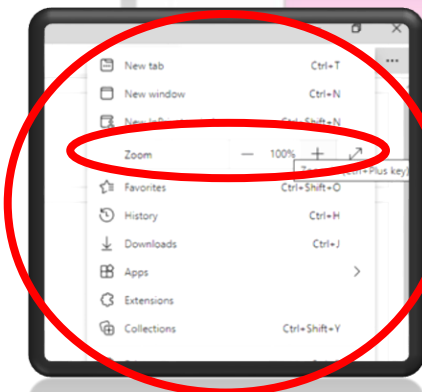

Guide to zoom in and out within Microsoft Edge

Link for Our Place – <https://tinyurl.com/ourplaceineastriding>

Step 1 –

Click on the search bar and copy the link above to find Our Place.

Step 2 –

Click on the 3 dots at the top right.

Step 3 –

A dropdown box will appear.
If you scroll down you will see the options to zoom in or out.

Step 4 –

To zoom out press the minus (-) button until you're happy with the screen.

Step 4 -

To zoom in press the plus (+) button until you're happy with the screen.