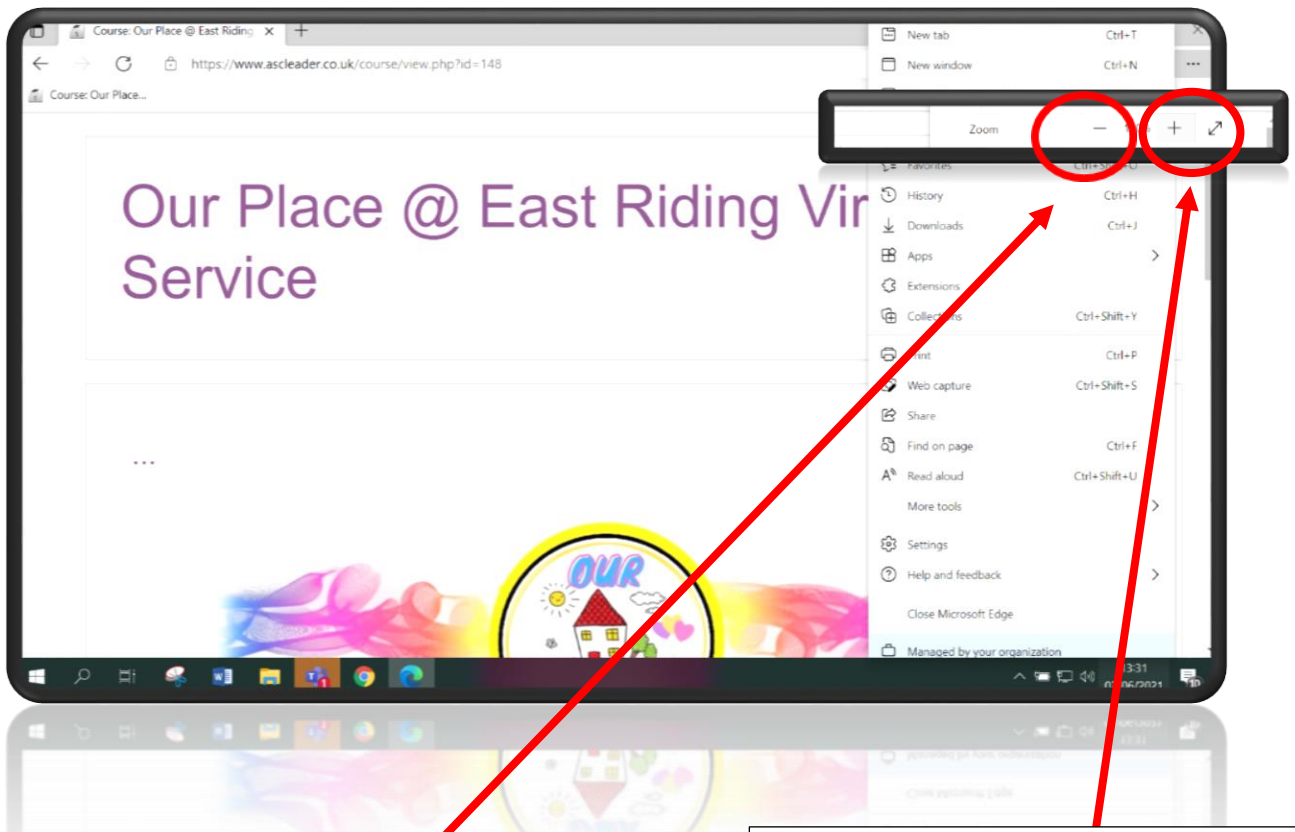

Step 4 –

To zoom out press the minus (-) button until you're happy with the screen.

Step 4 -

To zoom in press the plus (+) button until you're happy with the screen.