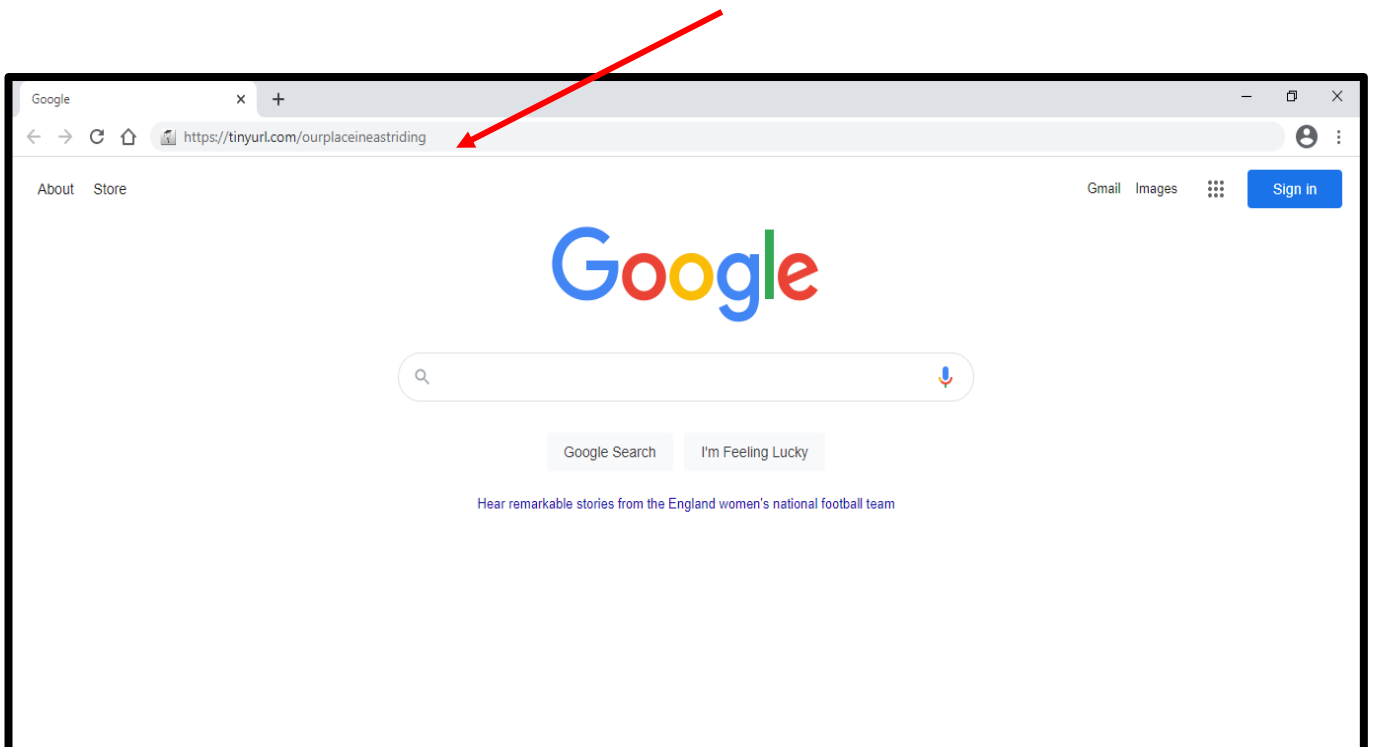

Guide for Our Place Website

Here is the link – <https://tinyurl.com/ourplaceinastriding>

How to access Our Place

First open your Internet Browser. This may look different on different devices.

At the top of each Browser you will see a box. Copy the link above into this box and press the enter key or click search.

You will be taken to Our Place website.

Home Page

Once you enter the website you will see the home page.

Make sure Our Place Logo is displayed here. If it is not, you are on the wrong Website.

Remember to look at the safety section.
We have added some information about internet safety.